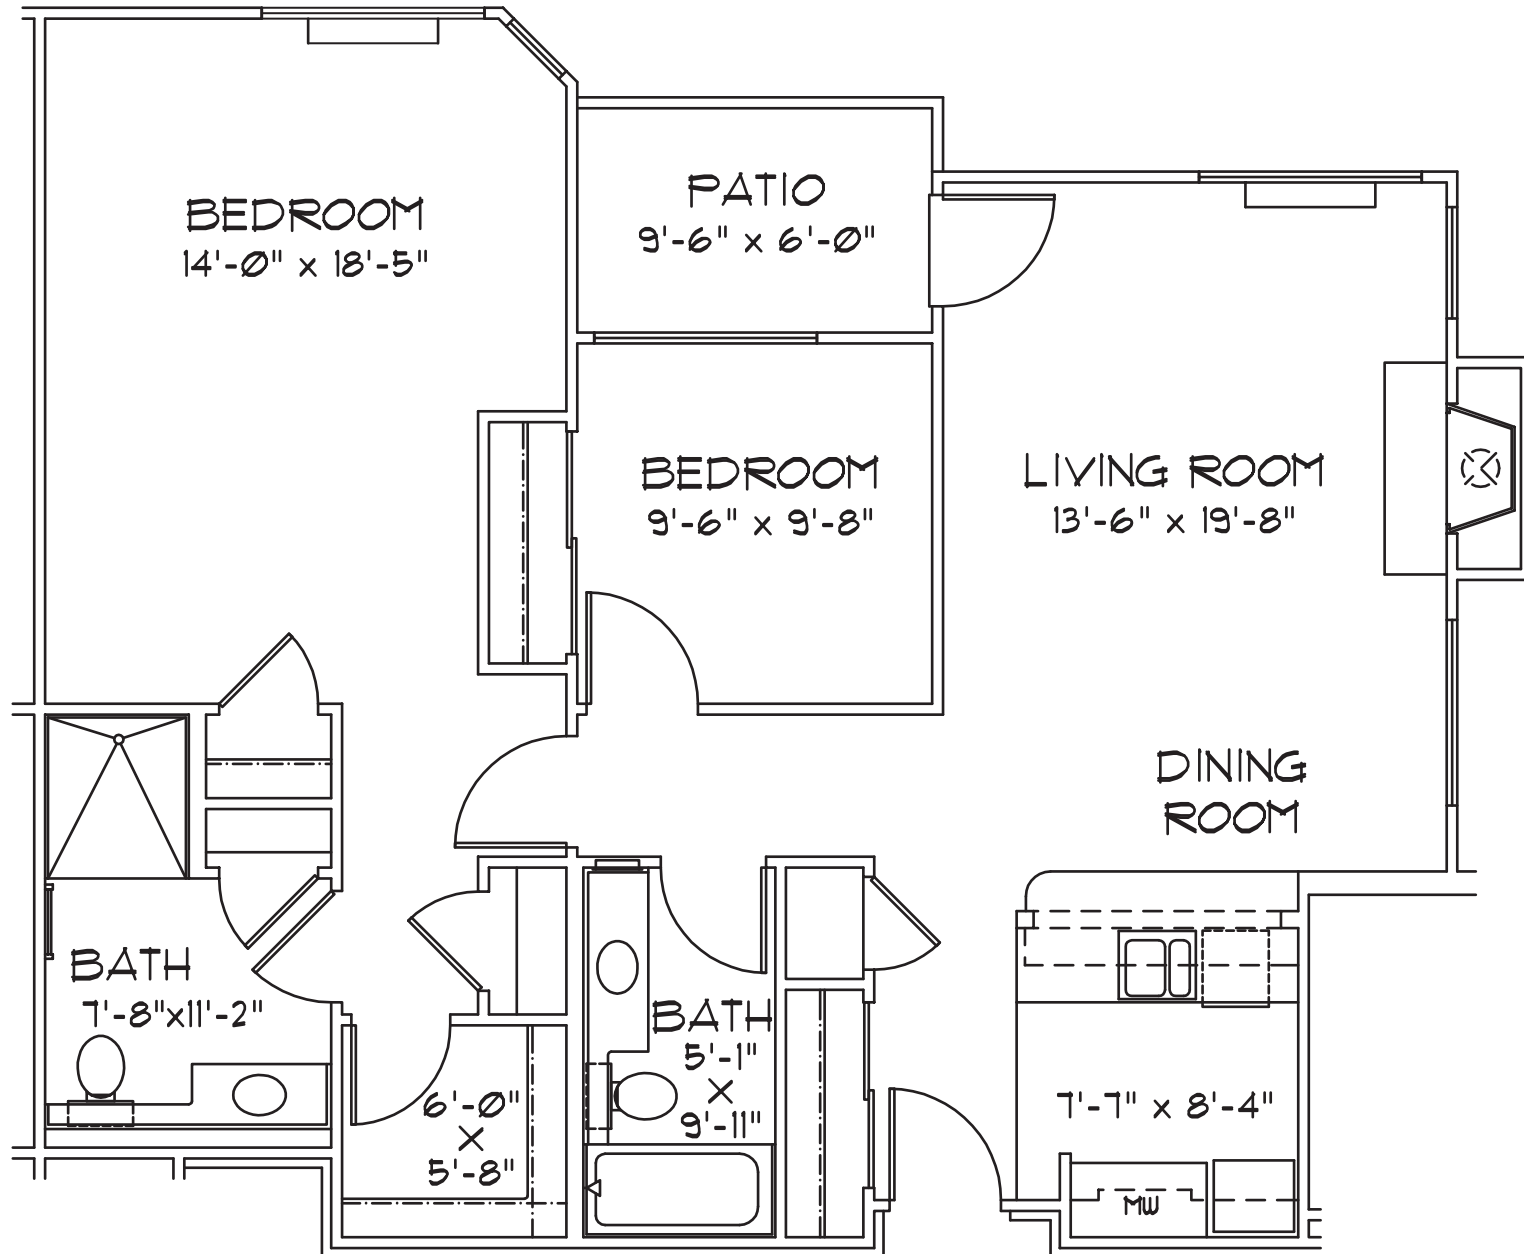

CARDINAL POINT

— Aegis *Signature* Living —

CLIPPER

1,072 Sq. Ft.

3/16th = 1'-0"

All plans & dimensions are approximate.
Cardinal Point reserves the right to make changes without notice.